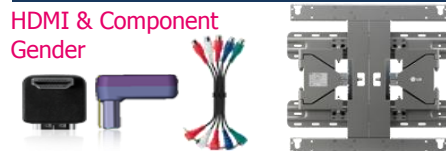

WIFI USB DONGLE

WIFI FOR SMART TV

IEEE 802.11 a/d/g/n

LSW400/LSW200/LSW100

HDMI & Component Gender

SLIM WALL MOUNT BRACKET

SWIVEL IN ALL DIRECTIONS (15 degrees)

1,4 cm - 15 cm distance from wall